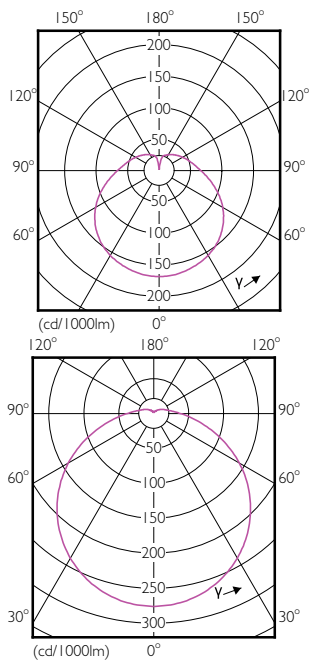

Essential LED

Order Code	Full Product Name	Power Consumption	Wattage Equivalent
929001857608	ESS LED 7W E27 2700K 230V R63	7 W	70 W
929001857808	ESS LED 7W E27 6500K 230V R63	7 W	70 W

Order Code	Full Product Name	Power Consumption	Wattage Equivalent
929001857908	ESS LED 9W E27 2700K 230V R80	9 W	80 W
929001858108	ESS LED 9W E27 6500K 230V R80	9 W	80 W

Temperature

Order Code	Full Product Name	T-Case Maximum (Nom)
929001857608	ESS LED 7W E27 2700K 230V R63	68 °C
929001857808	ESS LED 7W E27 6500K 230V R63	68 °C

Order Code	Full Product Name	T-Case Maximum (Nom)
929001857908	ESS LED 9W E27 2700K 230V R80	72 °C
929001858108	ESS LED 9W E27 6500K 230V R80	72 °C

Mechanical and Housing

Order Code	Full Product Name	Bulb Shape
929001857608	ESS LED 7W E27 2700K 230V R63	R63
929001857808	ESS LED 7W E27 6500K 230V R63	R63

Order Code	Full Product Name	Bulb Shape
929001857908	ESS LED 9W E27 2700K 230V R80	R80
929001858108	ESS LED 9W E27 6500K 230V R80	R80

Approval and Application

Order Code	Full Product Name	Energy Consumption kWh/1000 h
929001857608	ESS LED 7W E27 2700K 230V R63	7 kWh
929001857808	ESS LED 7W E27 6500K 230V R63	7 kWh
929001857908	ESS LED 9W E27 2700K 230V R80	9 kWh
929001858108	ESS LED 9W E27 6500K 230V R80	9 kWh