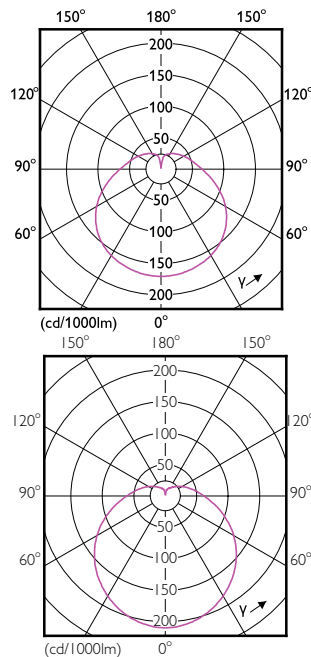

Essential LED

Order Code	Full Product Name	Power Consumption	Wattage Equivalent
929001857608	ESS LED 7W E27 2700K 230V R63	7 W	70 W
929001857808	ESS LED 7W E27 6500K 230V R63	7 W	70 W

Order Code	Full Product Name	Power Consumption	Wattage Equivalent
929001857908	ESS LED 9W E27 2700K 230V R80	9 W	80 W
929001858108	ESS LED 9W E27 6500K 230V R80	9 W	80 W

Temperature

Order Code	Full Product Name	T-Case Maximum (Nom)
929001857608	ESS LED 7W E27 2700K 230V R63	68 °C
929001857808	ESS LED 7W E27 6500K 230V R63	68 °C

Order Code	Full Product Name	T-Case Maximum (Nom)
929001857908	ESS LED 9W E27 2700K 230V R80	72 °C
929001858108	ESS LED 9W E27 6500K 230V R80	72 °C

Mechanical and Housing

Order Code	Full Product Name	Bulb Shape
929001857608	ESS LED 7W E27 2700K 230V R63	R63
929001857808	ESS LED 7W E27 6500K 230V R63	R63

Order Code	Full Product Name	Bulb Shape
929001857908	ESS LED 9W E27 2700K 230V R80	R80
929001858108	ESS LED 9W E27 6500K 230V R80	R80

Approval and Application

Order Code	Full Product Name	Energy Consumption kWh/1000 h
929001857608	ESS LED 7W E27 2700K 230V R63	7 kWh
929001857808	ESS LED 7W E27 6500K 230V R63	7 kWh
929001857908	ESS LED 9W E27 2700K 230V R80	9 kWh
929001858108	ESS LED 9W E27 6500K 230V R80	9 kWh